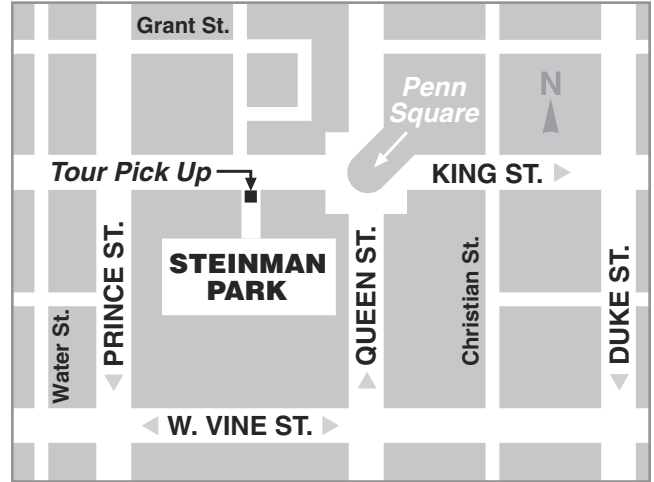

## Pubs, Prohibition & Piety

*November 4, 2006 — 9:00 a.m. to 3:00 p.m.*

Departing from Visitors Center @ 9:00 a.m.  
OR Steinman Park @ 9:15 a.m.

**\$29.00** PER PERSON

## Celebrations

*December 16, 2006 — 8:30 a.m. to 2:30 p.m.*

Departing from Visitors Center @ 8:30 a.m.  
OR Steinman Park @ 8:45 a.m.

**\$29.00** PER PERSON

Two pick up locations for your convenience.

*Suburban pick up location is at  
501 Greenfield Road at the PA Dutch Visitors Center.*

Two pick up locations for your convenience.

*City pick up location is at  
20 West King Street at Steinman Park.*